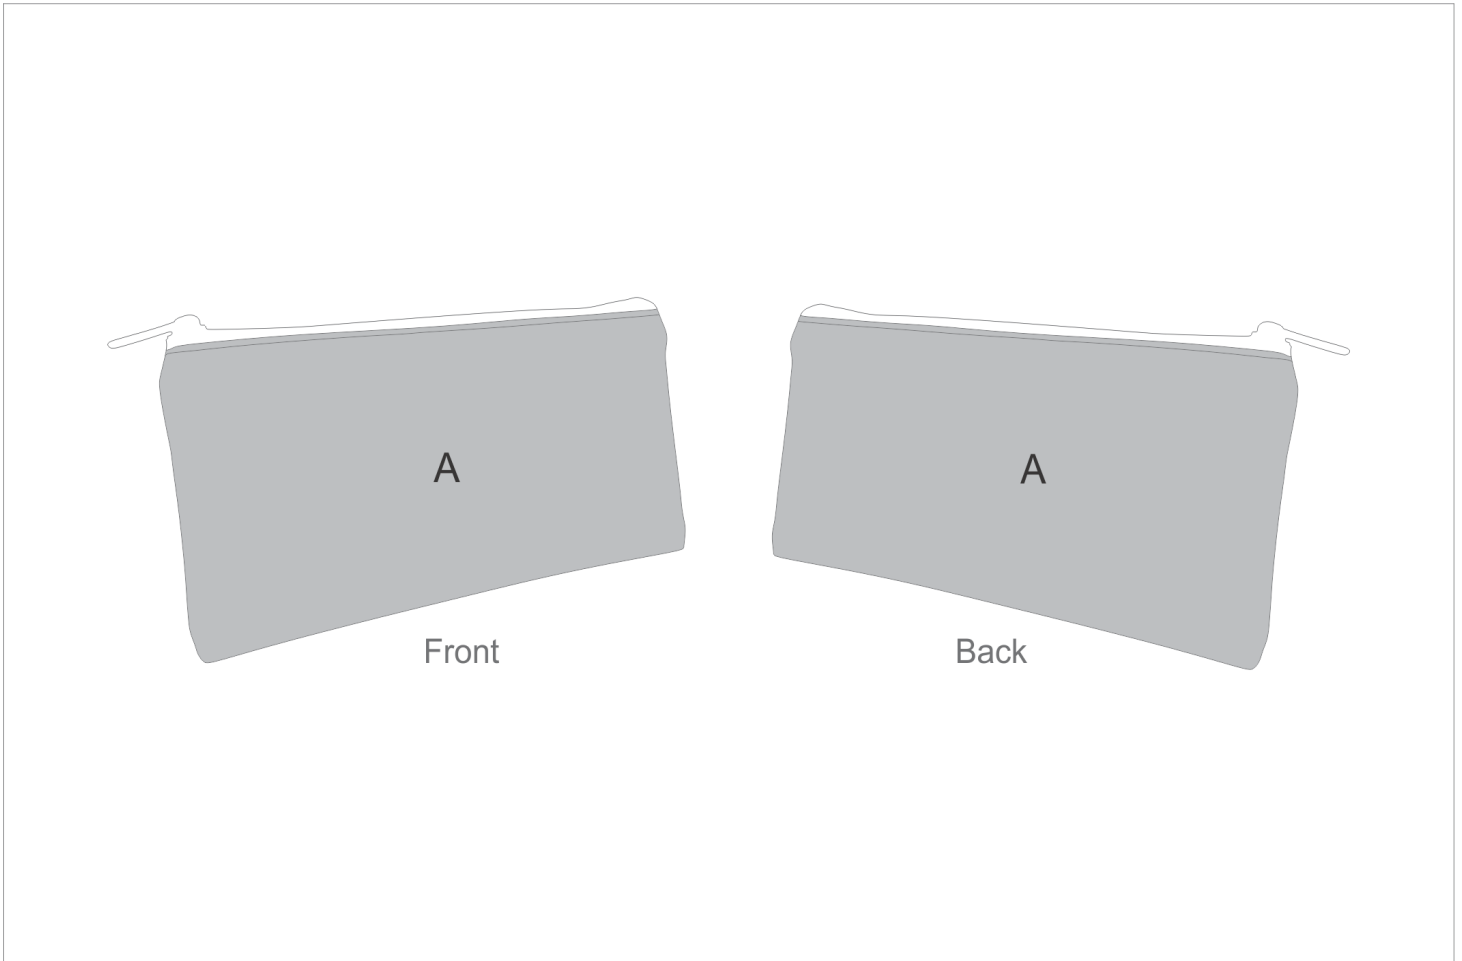

# SC-HP-8-G

Hoppla Junior RPET Stitch-Bond Pencil Case

## Need to know:

Includes 1-Position Sublimation (setup fees apply)

-Please Note: We cannot guarantee 100% logo Alignment on all Brandable Panels.

## Branding Options:

| Position | Branding Method (Branding Code) | No. of Colours | Dimension               |
|----------|---------------------------------|----------------|-------------------------|
| A        | Custom Sublimation A (CPSUB-A)  | Full Colour    | 255mm wide x 255mm high |